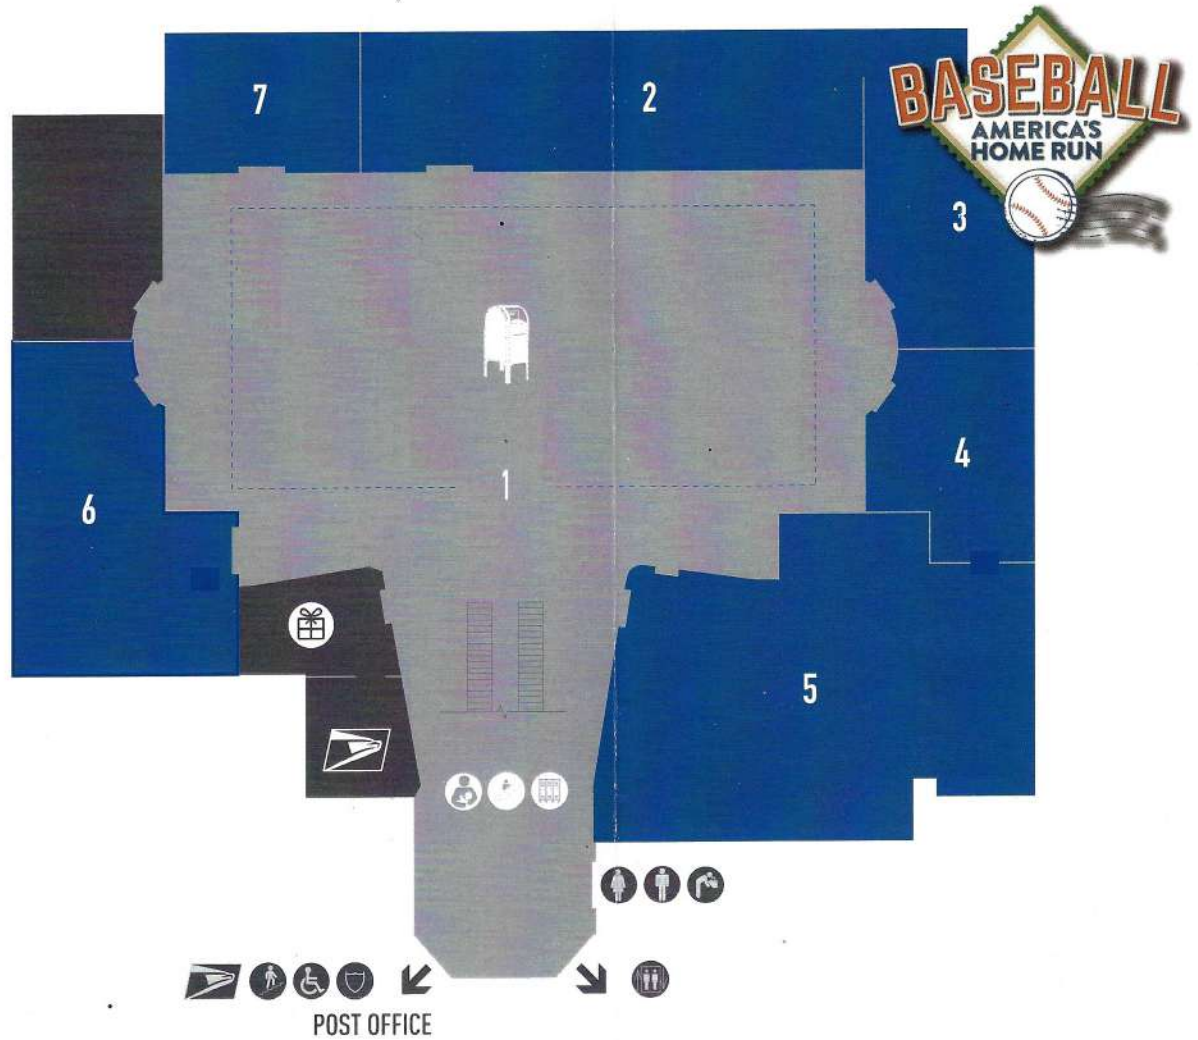

MEZZANINE

BYRNE EDUCATION LOFT

- 1 OVERLOOK
- 2 IDEA LAB

↑ TO LEVEL 1 EXHIBITS
MAIL IN AMERICA

LEVEL 1

MUSEUM SHOP

STAMP STORE

MAIL IN AMERICA GALLERIES

- 1 MOVING THE MAIL
- 2 BINDING THE NATION
- 3 BASEBALL: AMERICA'S HOME RUN
- 4 CUSTOMERS AND COMMUNITIES
- 5 SYSTEMS AT WORK
- 6 BEHIND THE BADGE
- 7 MAIL CALL

MUSEUM HOURS Open daily from 10 am to 5:30 pm (closed Dec. 25)