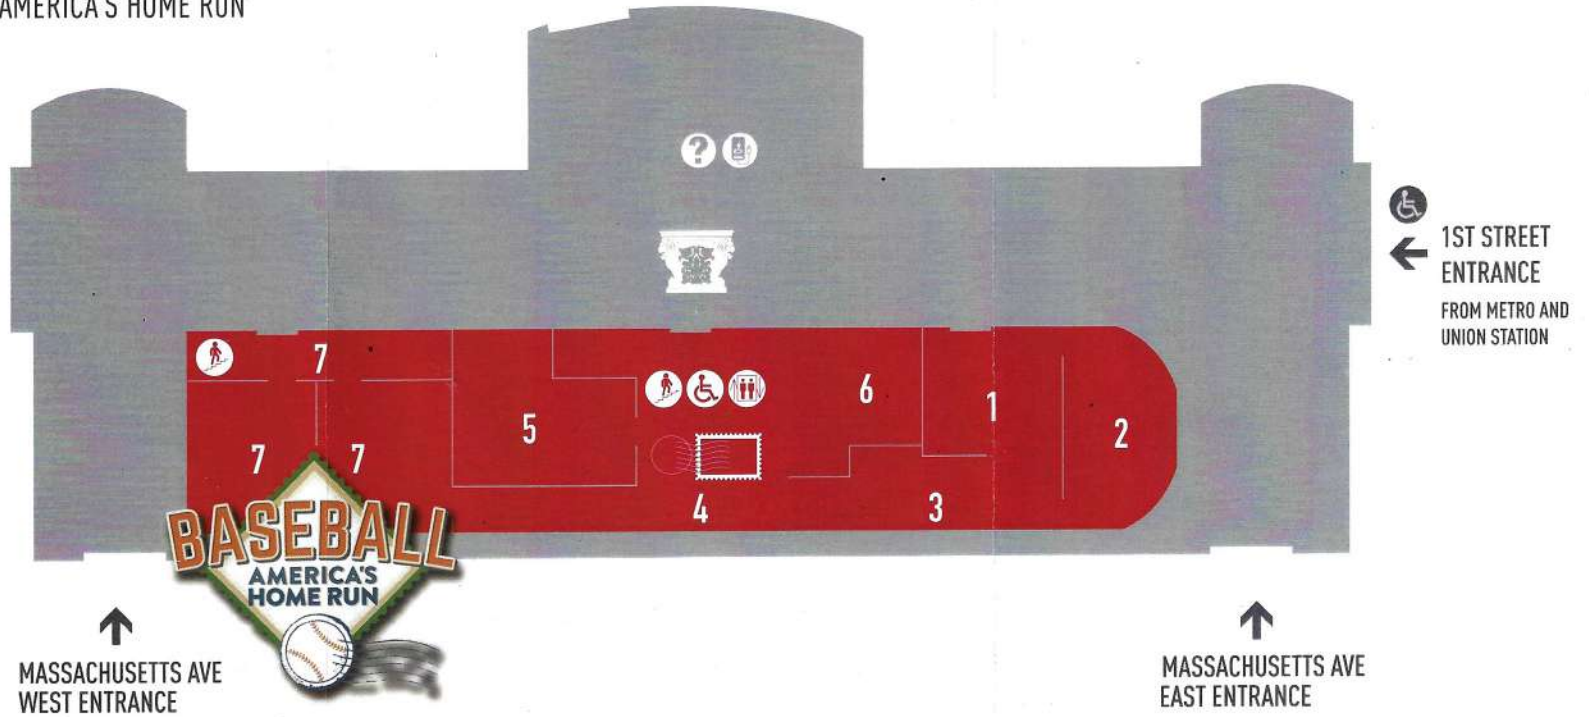

LEVEL 2

HISTORIC LOBBY

INFORMATION

WILLIAM H. GROSS STAMP GALLERY

- 1 WORLD OF STAMPS
- 2 GEMS OF AMERICAN PHILATELY
- 3 MAIL MARKS HISTORY
- 4 CONNECT WITH U.S. STAMPS
- 5 NATIONAL STAMP SALON
- 6 STAMPS AROUND THE GLOBE
- 7 BASEBALL: AMERICA'S HOME RUN

MEZZANINE

BYRNE EDUCATION LOFT

- 1 OVERLOOK
- 2 IDEA LAB

↑ TO LEVEL 1 EXHIBITS
MAIL IN AMERICA

LEVEL 1

MUSEUM SHOP

STAMP STORE

MAIL IN AMERICA GALLERIES

- 1 MOVING THE MAIL
- 2 BINDING THE NATION
- 3 BASEBALL: AMERICA'S HOME RUN
- 4 CUSTOMERS AND COMMUNITIES
- 5 SYSTEMS AT WORK
- 6 BEHIND THE BADGE
- 7 MAIL CALL

MUSEUM HOURS Open daily from 10 am to 5:30 pm (closed Dec. 25)